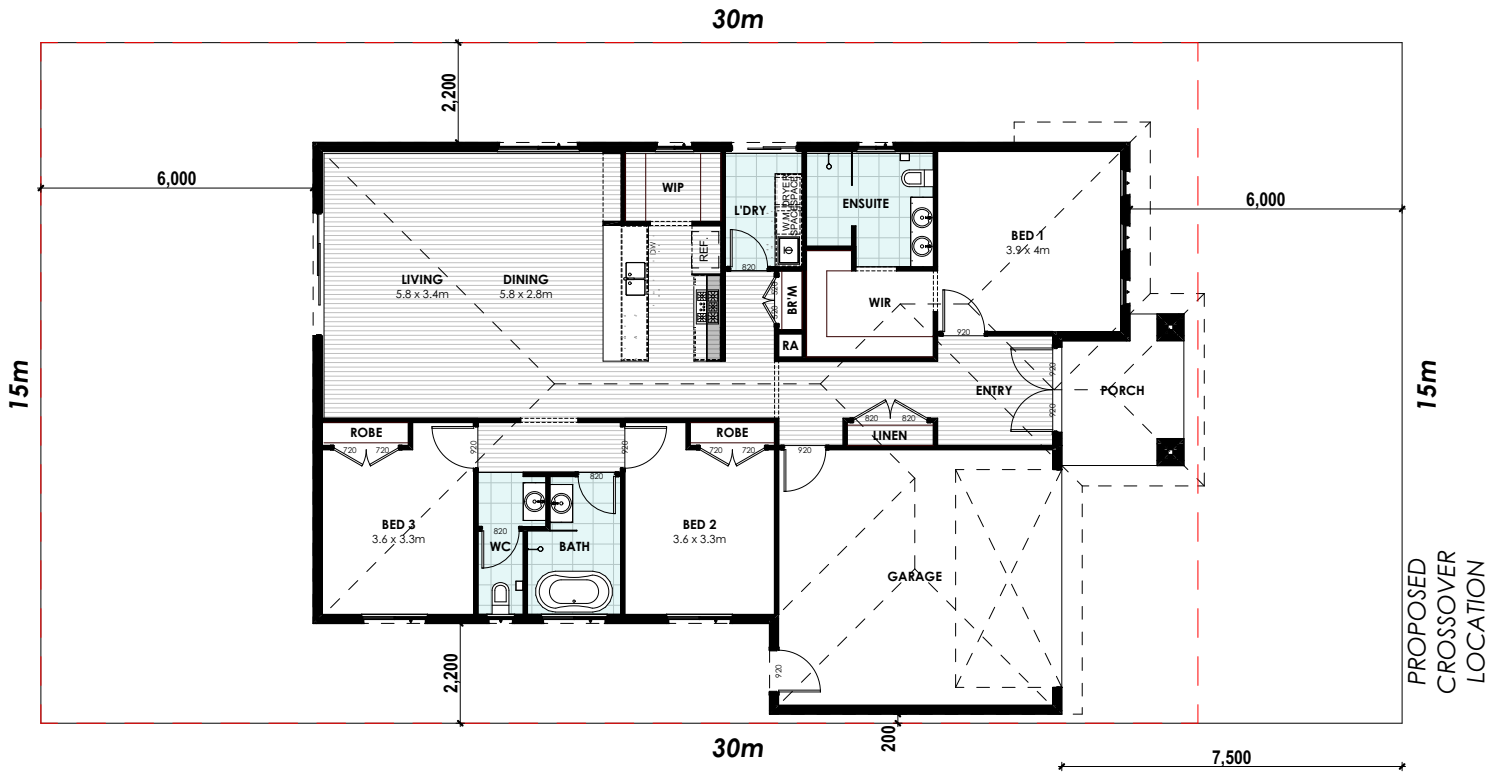

LOT 8 - OLD BEACH ROAD

LOT 8
450m²

NOTE: PRELIMINARY SITING ONLY