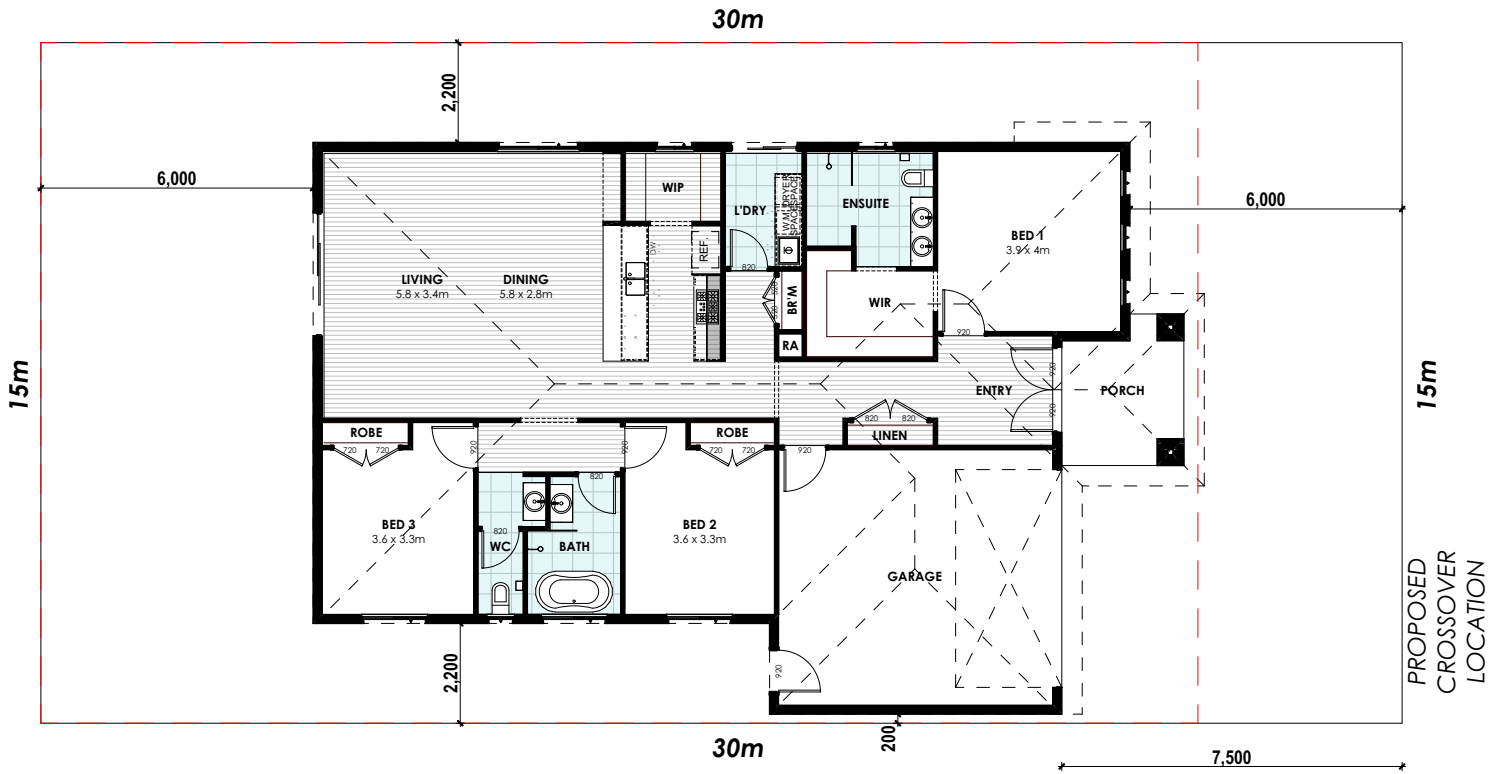

LOT 6 - OLD BEACH ROAD

LOT 6
450m²

NOTE: PRELIMINARY SITING ONLY