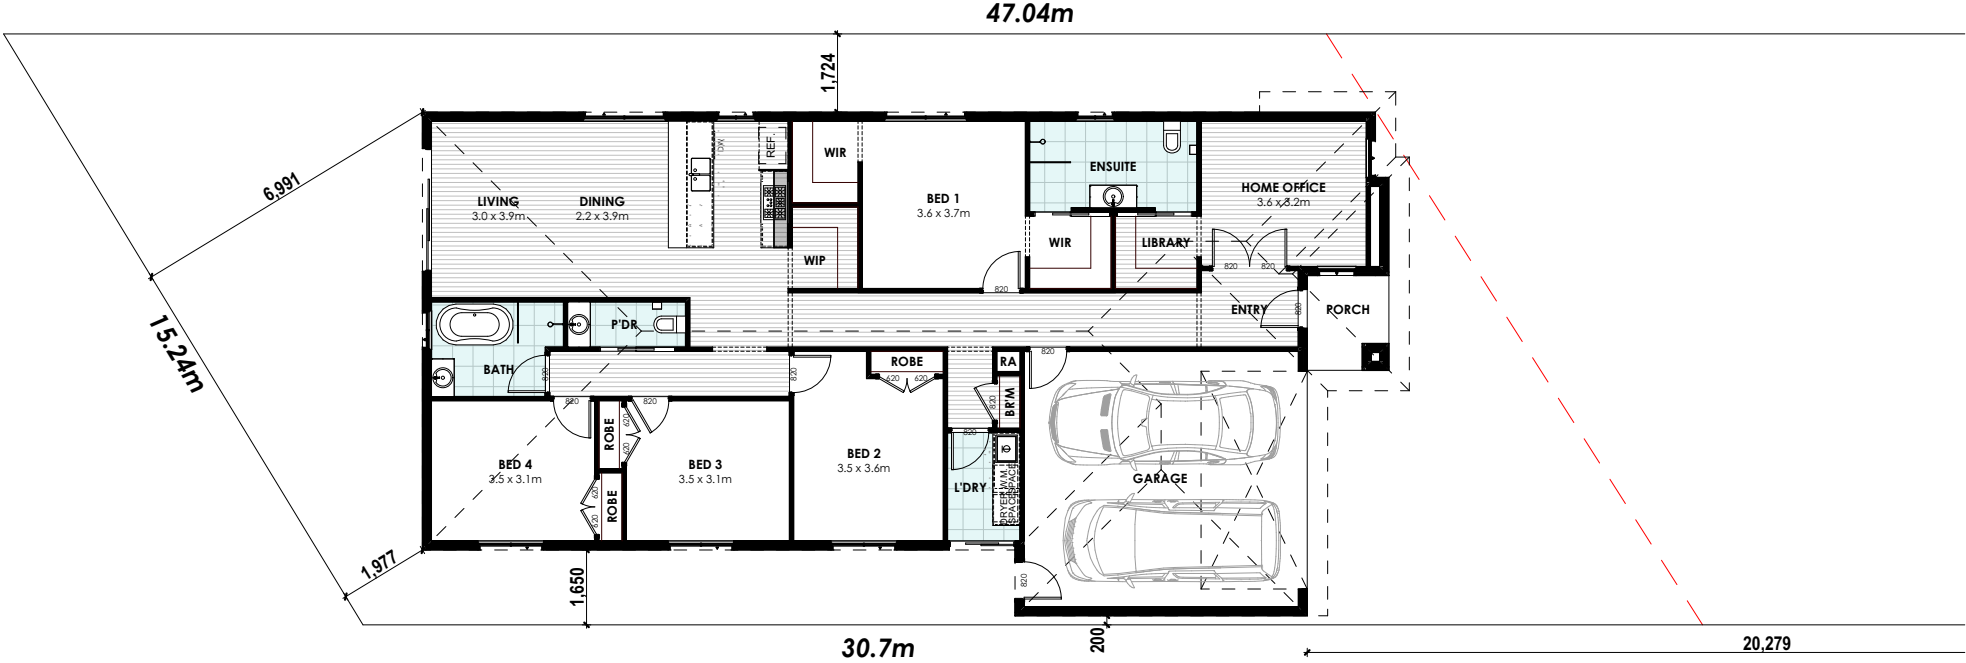

LOT 32 - OLD BEACH ROAD

LOT 32
690m²

NOTE: PRELIMINARY SITING ONLY