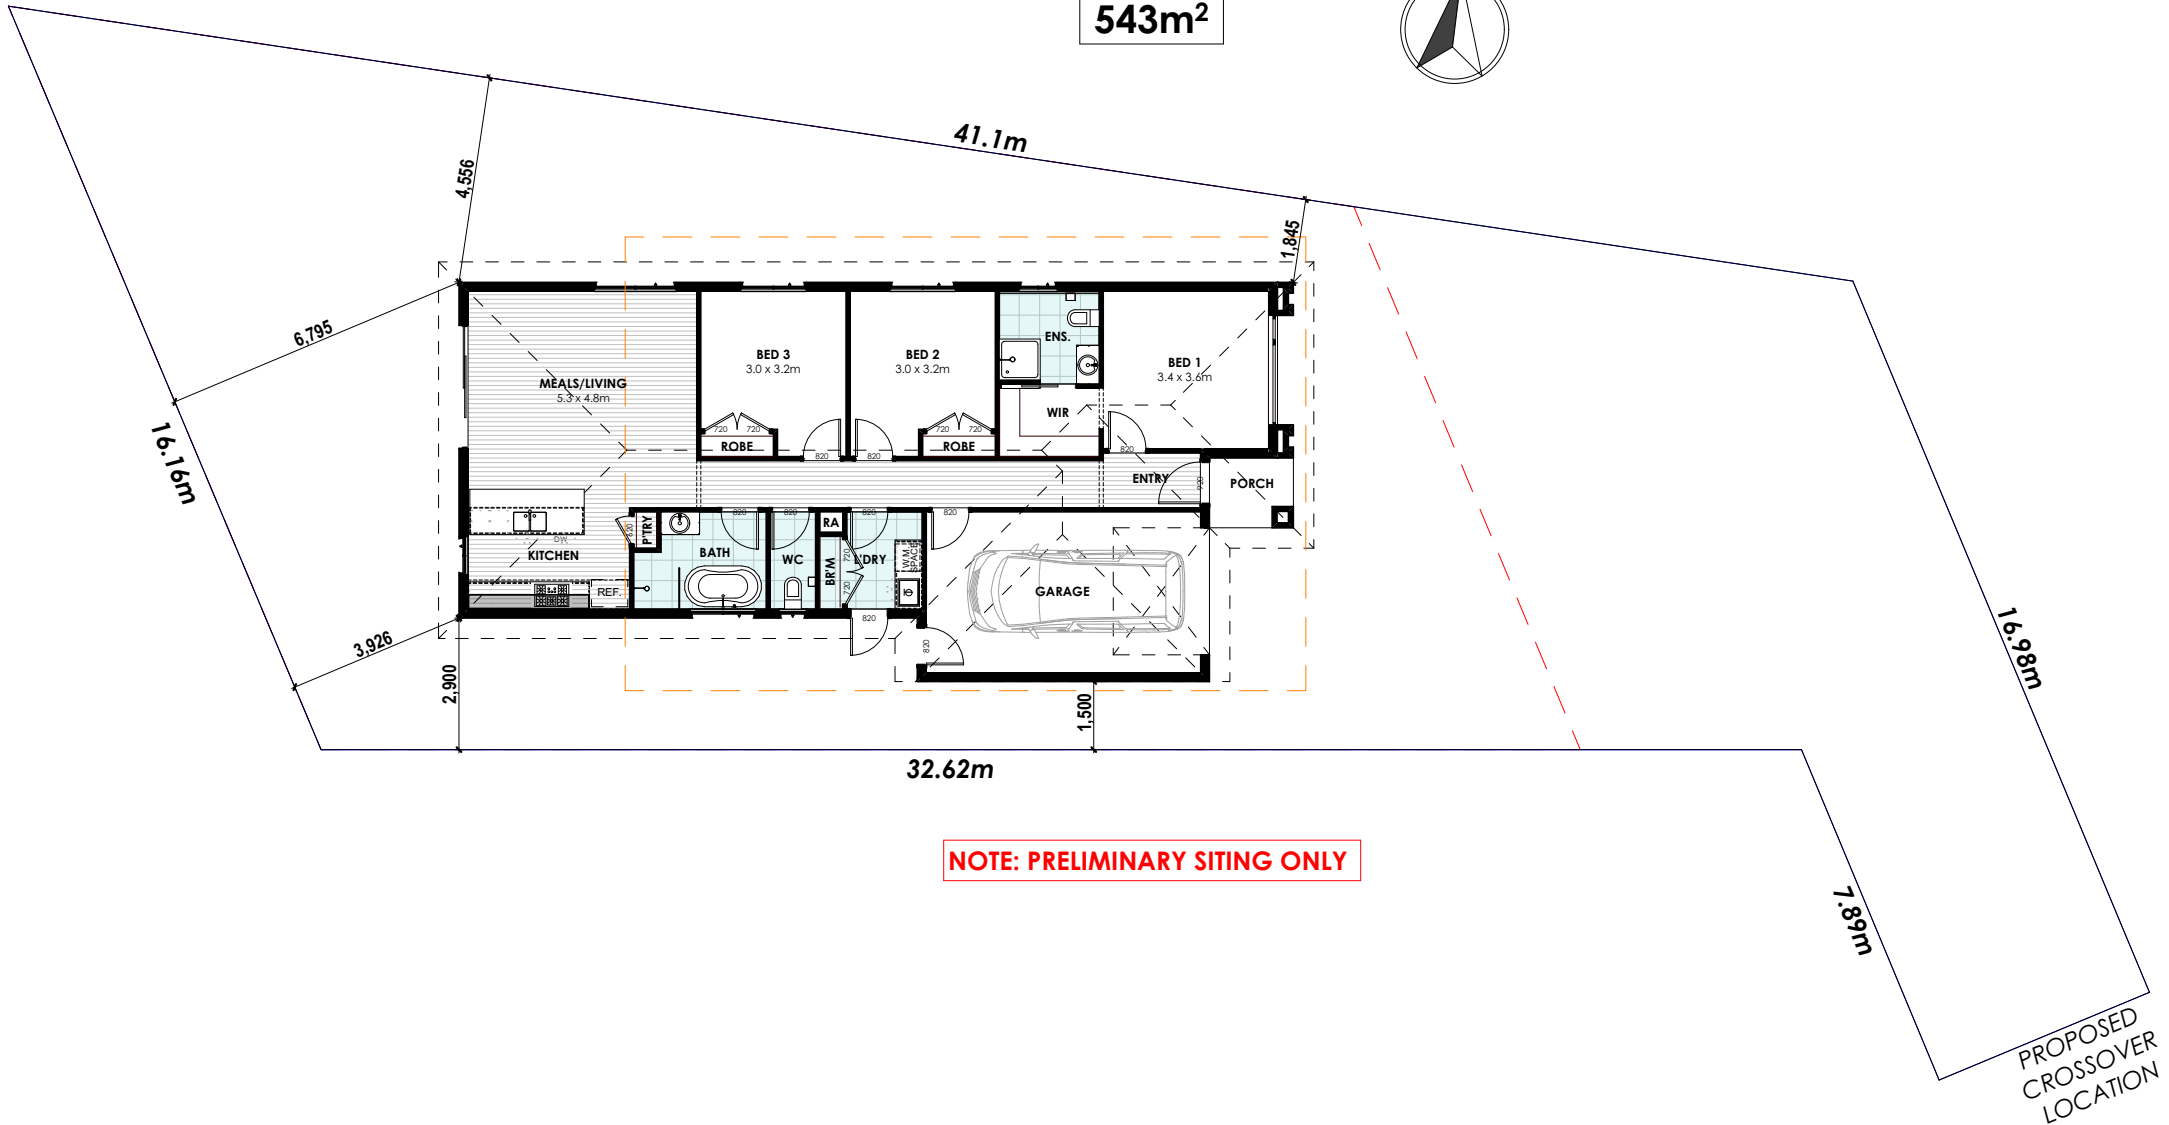

LOT 31 - OLD BEACH ROAD

LOT 31
543m²

NOTE: PRELIMINARY SITING ONLY

PROPOSED
CROSSOVER
LOCATION