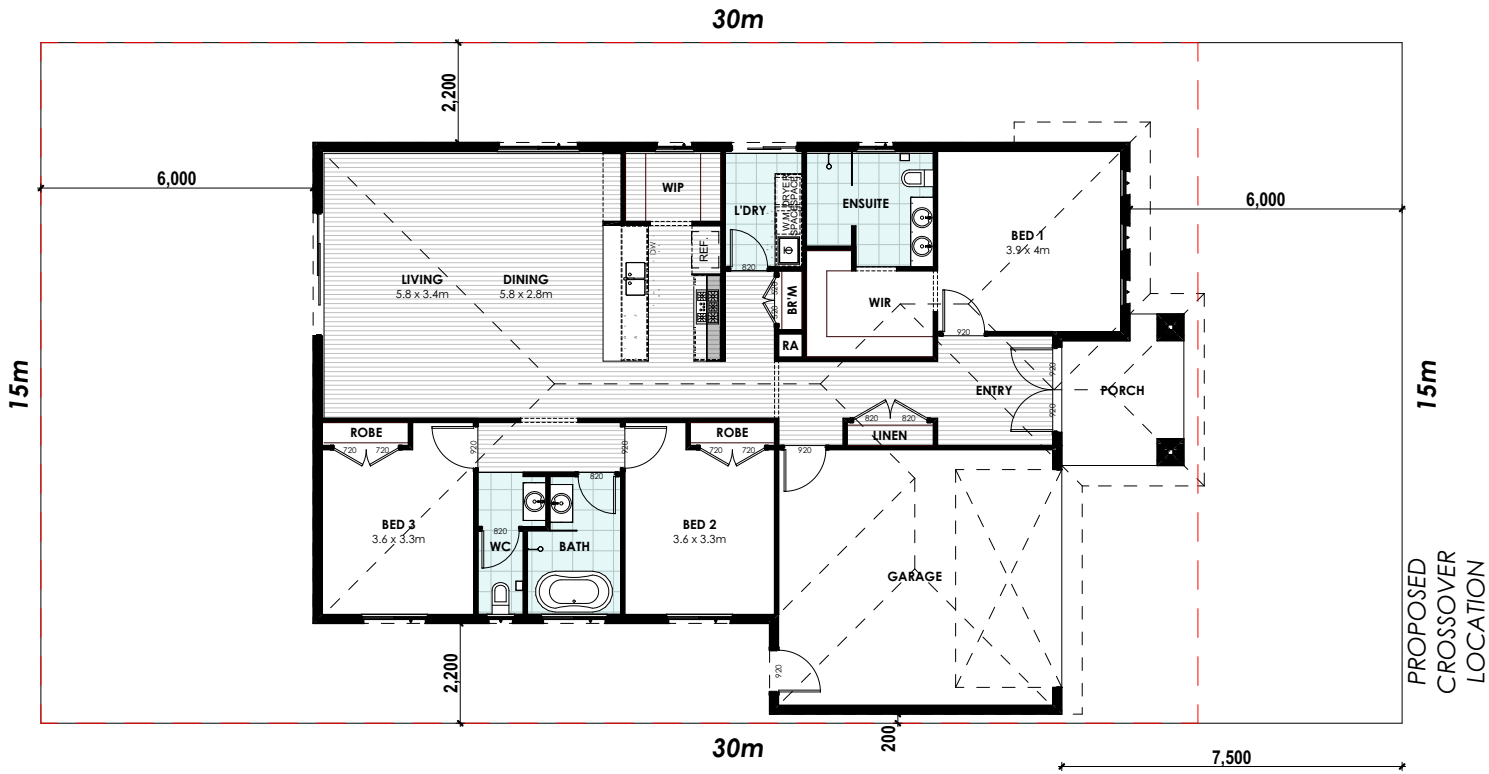

LOT 2 - OLD BEACH ROAD

LOT 2
450m²

NOTE: PRELIMINARY SITING ONLY