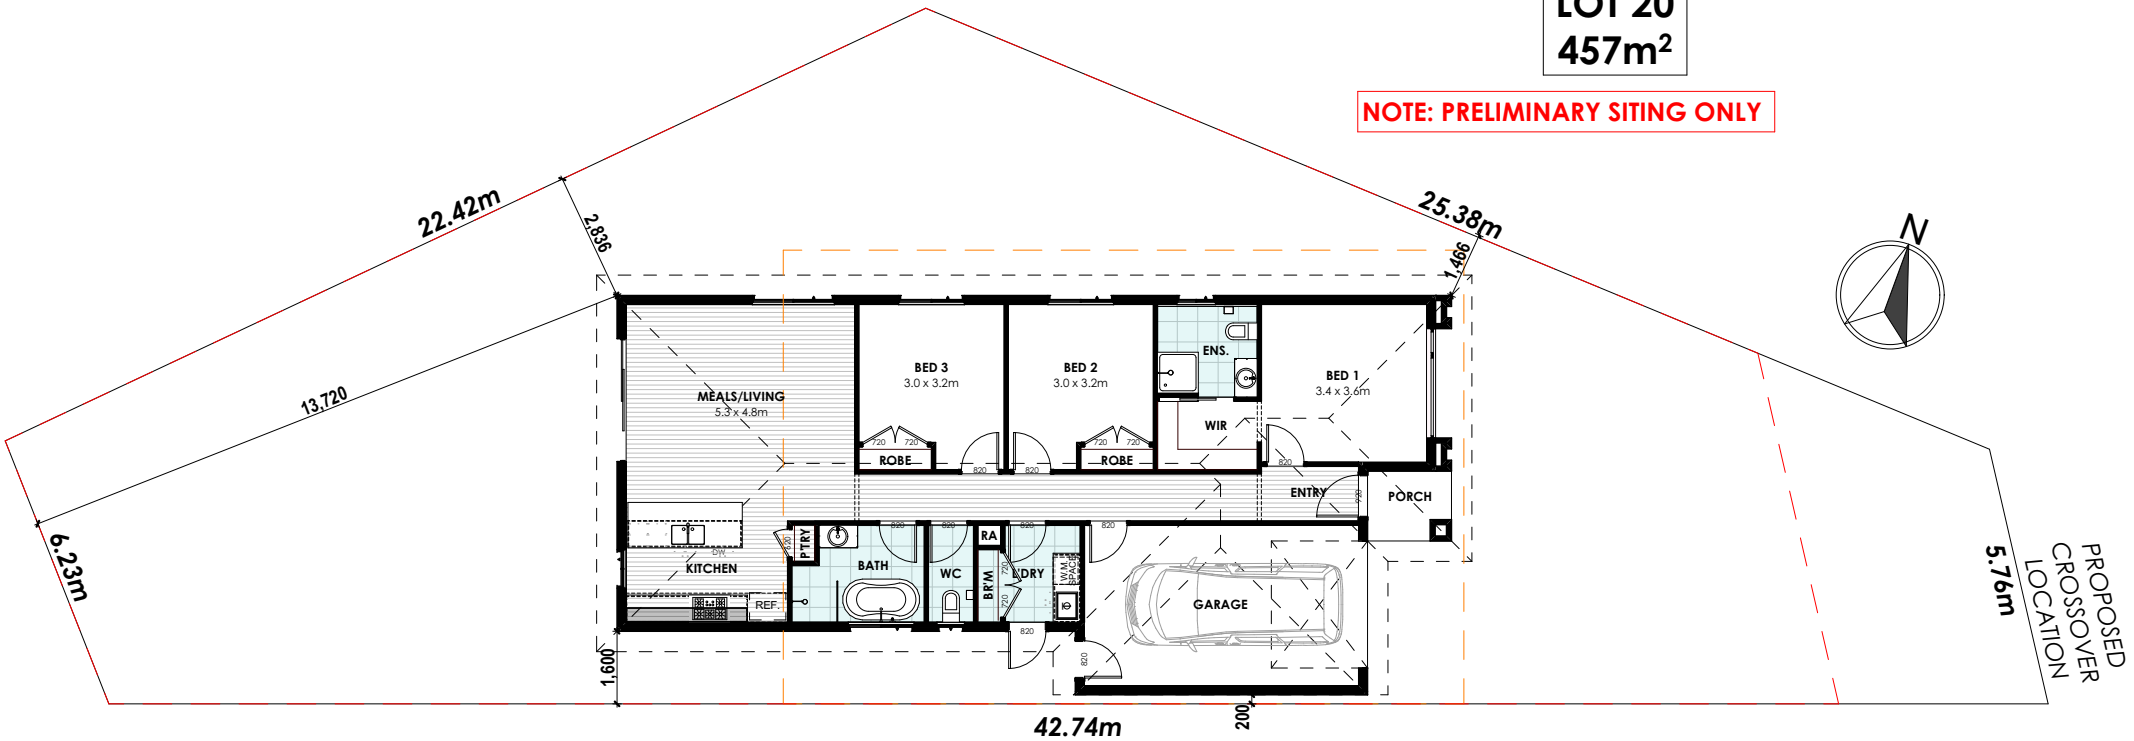

LOT 20 - OLD BEACH ROAD

LOT 20
457m²

NOTE: PRELIMINARY SITING ONLY

PROPOSED
CROSSCOVER
LOCATION